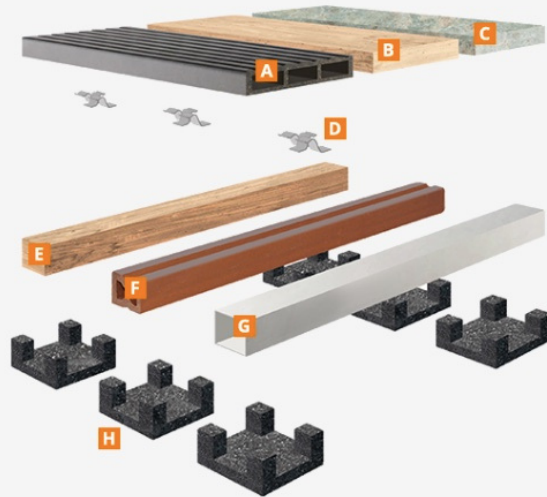

Full brochure

Get in touch

Pricelist

Projects

EcoDeck Cradle

Rubber Crumb Cradles for External Decking

This unique cradle and batten system is ideal for the installation of exterior timber decking that is durable, quiet, and shock-absorbing.

Made from
recycled rubber

Height flexibility
& easy **levelling**

Excellent
acoustic
performance

Fast, easy and
cost-effective

Easy to repurpose
and **recycle**

Easy **upskilling**
of **contractors**

No damage to
existing surfaces