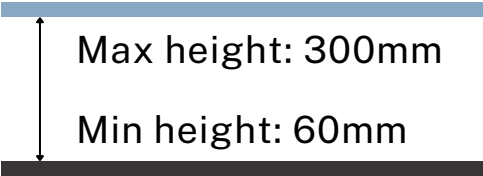

Here's how it works...

INSTACRADLES

The base of the system
Varies from 35mm - 60mm

BASE PACKERS

To adjust floor heights
10mm and 30mm variations

SHIMS

For micro-leveling
2mm and 5mm variations

Note how the system creates space for subfloor insulation.