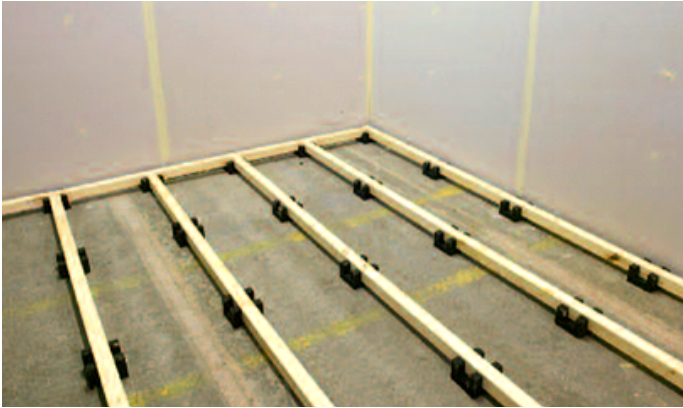

Here's how it works...

INSTACRADLES

The base of the system
Varies from 35mm - 60mm

BASE PACKERS

To adjust floor heights
10mm and 30mm variations

SHIMS

For micro-leveling
2mm and 5mm variations

Note how the system creates space for subfloor insulation.