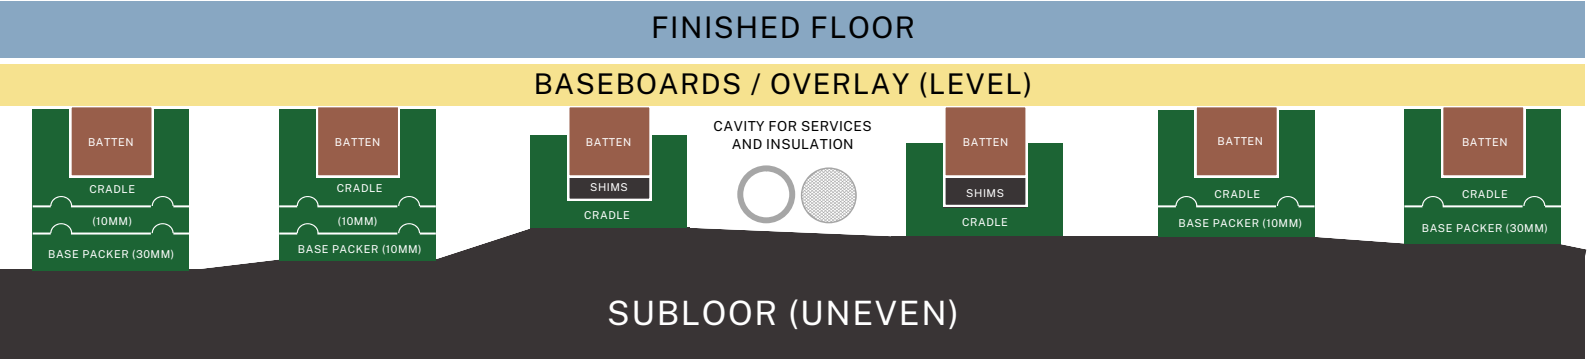

Here's how it works...

INSTACRADLES

The base of the system
Varies from 35mm - 60mm

BASE PACKERS

To adjust floor heights
10mm and 30mm variations

SHIMS

For micro-leveling
2mm and 5mm variations

Note how the system creates space for subfloor insulation.