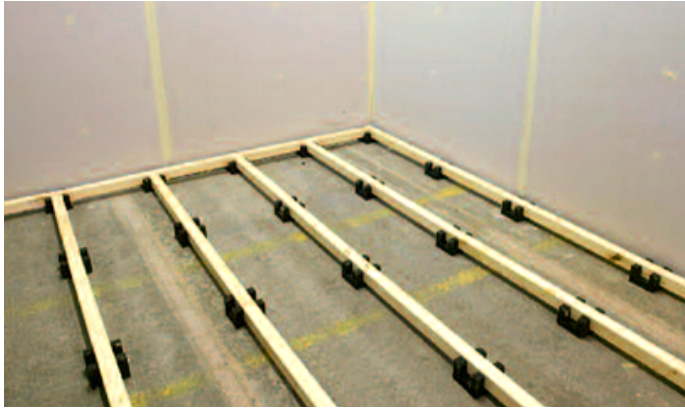

Here's how it works...

INSTACRADLES

The base of the system
Varies from 35mm - 60mm

BASE PACKERS

To adjust floor heights
10mm and 30mm variations

SHIMS

For micro-leveling
2mm and 5mm variations

Note how the system creates space for subfloor insulation.