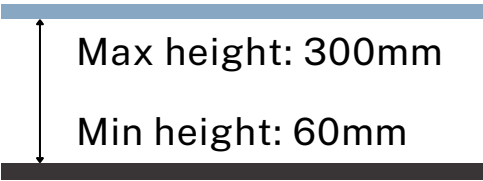

Here's how it works...

INSTACRADLES

The base of the system
Varies from 35mm - 60mm

BASE PACKERS

To adjust floor heights
10mm and 30mm variations

SHIMS

For micro-leveling
2mm and 5mm variations

Note how the system creates space for subfloor insulation.