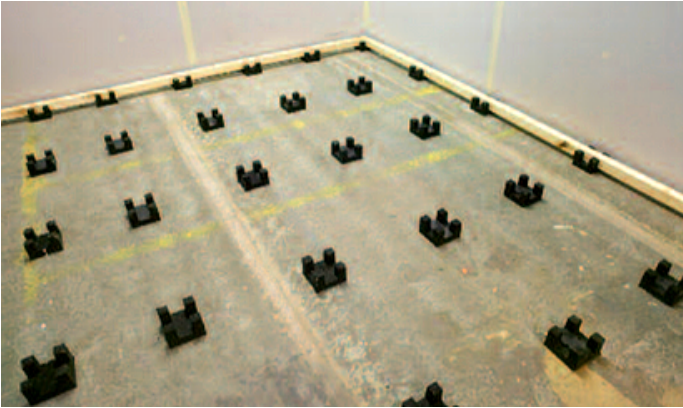

Here's how it works...

INSTACRADLES

The base of the system
Varies from 35mm - 60mm

BASE PACKERS

To adjust floor heights
10mm and 30mm variations

SHIMS

For micro-leveling
2mm and 5mm variations

Note how the system creates space for subfloor insulation.