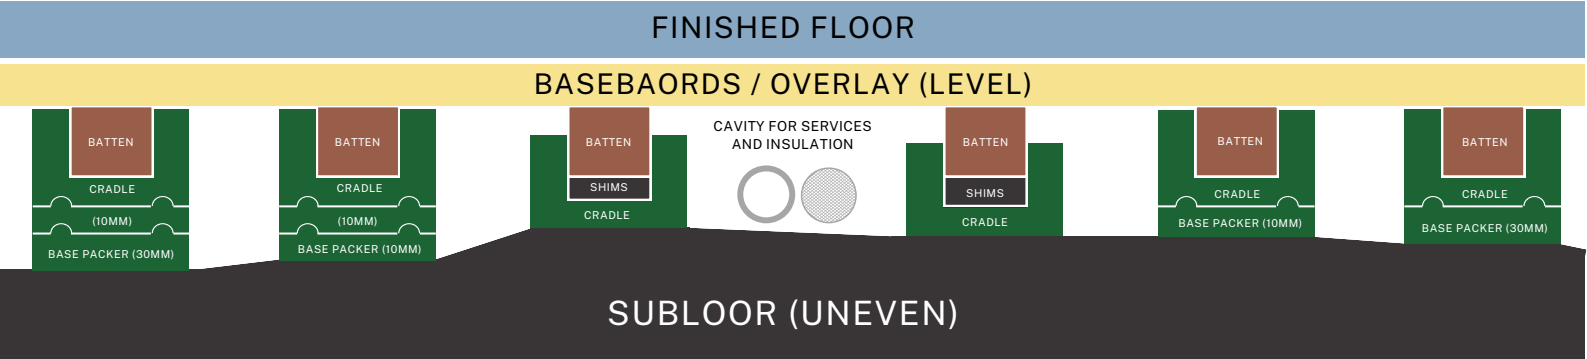

Here's how it works...

INSTACRADLES

The base of the system
Varies from 35mm - 60mm

BASE PACKERS

To adjust floor heights
10mm and 30mm variations

SHIMS

For micro-leveling
2mm and 5mm variations

Note how the system creates space for subfloor insulation.