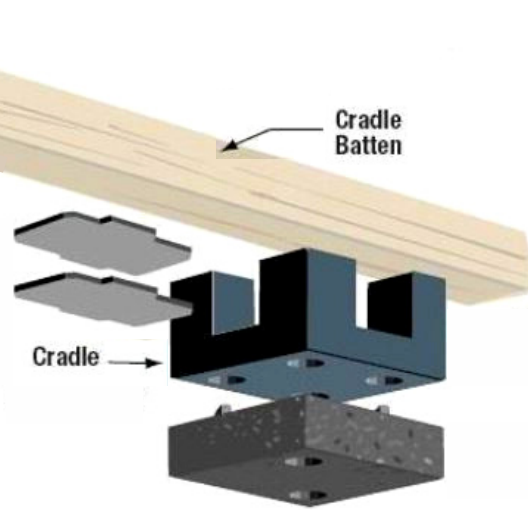

Full brochure

Get in touch

Pricelist

Projects

Sports Cradle

Rubber Crumb Acoustic Cradles

An innovative subfloor system for high-performance sports floors and sprung floors for dance studios, stages, sports, and leisure.

Made from recycled rubber

On-site floor levelling

Excellent acoustic performance

Fast, Dry Installation.

Easy to repurpose and recycle

Creates cavity in subfloor

Load bearing properties.

Produced locally